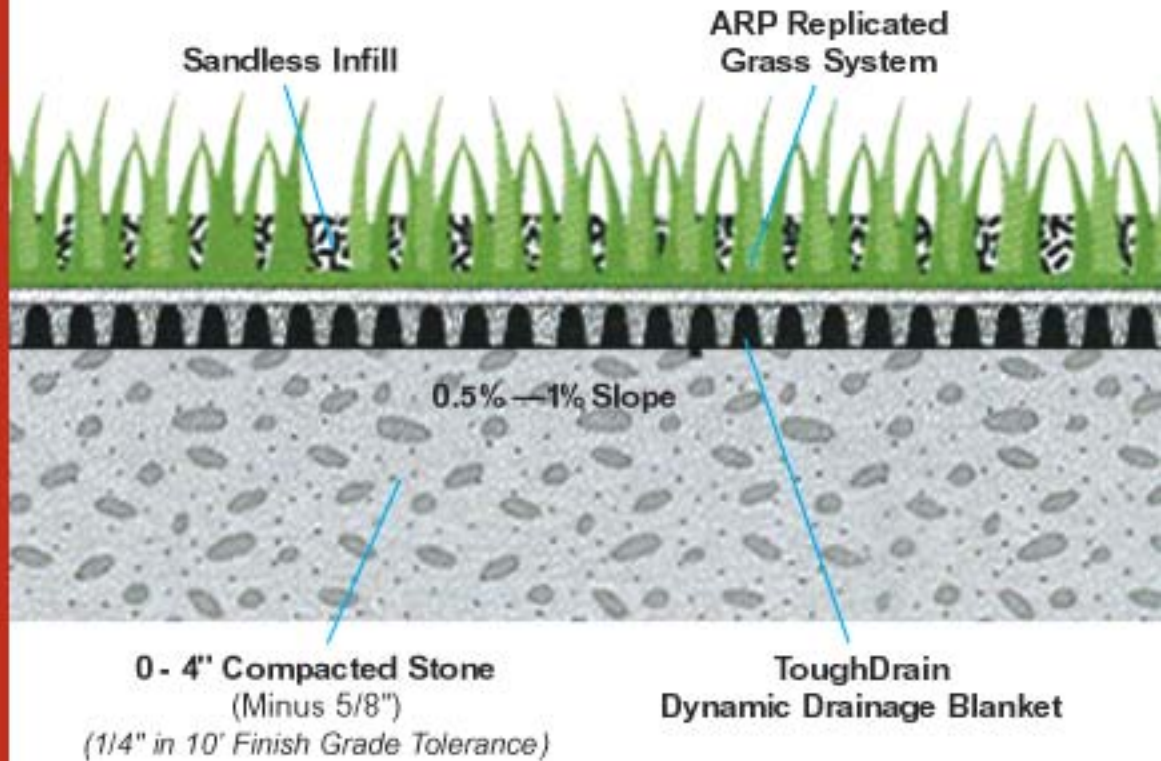

OUR MISSION

To Add Value and Quality of Life to the Communities we Serve for Now and into the Future.

Ask about our Lease and Finance packages.

Call toll free:
877.439.0321
for a personalized
Systems Consultation